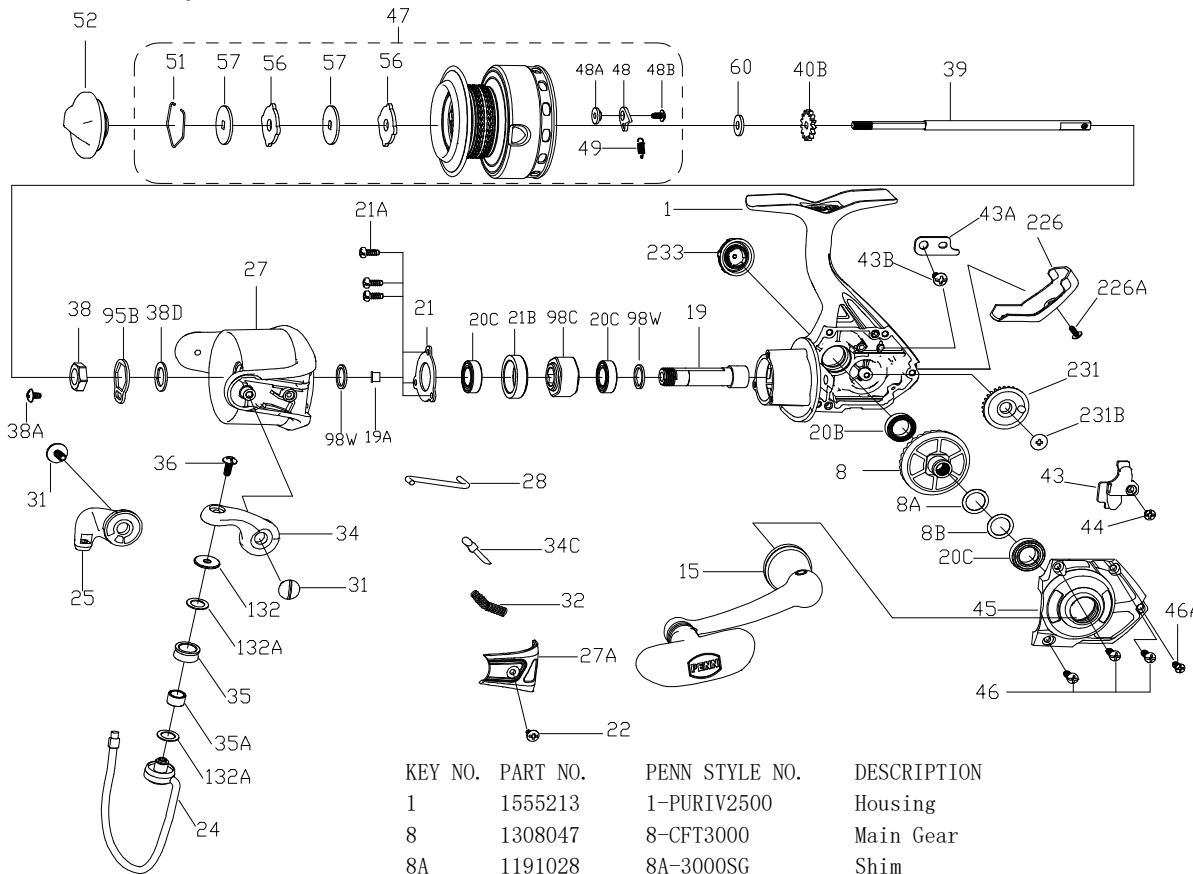

PARTS LIST FOR MODEL AS PURIV2500

KEY NO.	PART NO.	PENN STYLE NO.	DESCRIPTION
27	1485196	27-PURIII2500	Rotor
27A	1313812	27A-CFT2500	Bail Pivot Cover
28	1313813	28-CFT2500	Trip Lever
31	1313814	31-CFT2500	Bail Arm Screw (2 req)
32	1191583	32-2000SG	Bail Spring
34	1313815	34-CFT2500	Bail Arm
34C	1313816	34C-CFT2500	Pivot Arm
35	1313817	35-CFT2500	Line Roller
35A	1313818	35A-CFT2500	Line Roller Bushing
36	1251748	36-1000FRC	Bail Stud Screw
38	1191727	38-2000SG	Rotor Nut
38A	1203995	38A-3000PUR	Rotor Locking Plate Screw
38D	1308070	38D-CFT3000	Rotor Nut Washer
39	1313819	39-CFT2500	Main Shaft
40B	1191778	40B-2000SG	Click Ratchet
43	1485208	43-PURIII2500	Crosswind Block
43A	1191818	43A-3000SG	Crosswind Block Plate
43B	1203997	43B-3000PUR	Screw
44	1191843	44-3000SG	Crosswind Block Screw
45	1485200	45-PURIII2500	Housing Cover
46	1485201	46-PURIII3000	Housing Cover Screw (3 req)
46A	1485202	46A-PURIII3000	Housing Cover Screw
47	1555216	47-PURIV2500	Spool Assembly
48	1211604	48-3000SG	Click Tongue
48A	1214226	48A-3000SG	Click Tongue Washer
48B	1214189	48B-3000SG	Spool Click Screw
49	1211605	49-3000SG	Click Tongue Spring
51	1313823	51-CFT2500	Drag Retaining Ring
52	1555217	52-PURIV2500	Drag Knob Assembly
56	1485194	56-PURIII2500	Drag Washer (2 req)
57	1192041	57-2000SG	Keyed Washer (2 req)
60	1192059	60-2000SG	Thrust Washer
95B	1308081	95B-CFT3000	Rotor Locking Plate
98C	1192212	98C-3000SG	Clutch/Sleeve Assembly
98W	1204004	98W-3000PUR	Clutch Washer (2 req)
132	1313826	132-CFT2500	Roller Washer
132A	1192301	132A-2000SG	Line Roller Washer (2 req)
226	1485204	226-PURIII2500	Rear Cover
226A	1485205	226A-PURIII2500	Rear Cover Screw
231	1485206	231-PURIII2500	Crosswind Gear
231B	1485207	231B-PURIII2500	Screw Crosswind Gear
233	1529387	233-BTLIII3000	Bearing Cover Assembly